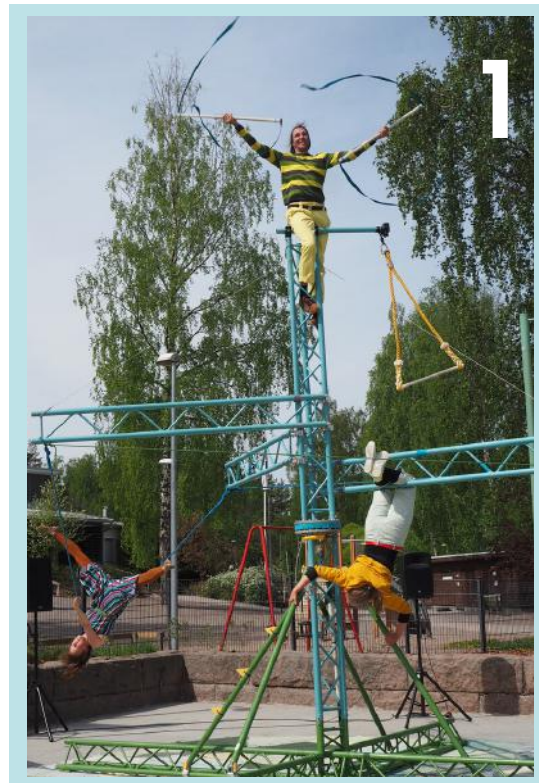

Premiere	Cultural centre Stoa, Helsinki 19.5.2019
Duration	35 min
Target audience	3–9 years
Language	Finnish/Swedish/English (language plays a minor role and understanding it is not important)
Space Requirements	Outdoors / Indoors 10m x 10m, high 6m Even ground
Build up	2 hours
Technique	Electricity No light or sound technique required
Performers	Inga Björn, Saana Peura, Tuomas Vuorinen
Production	Blind Gut Company

[Press here for technical rider!](#)

FISH UP A TREE

PICTURES FROM PERFORMANCES

1. Premiere, Stoa, Helsinki 19.5.2019
2. Malmöfestivalen 10.-11.8.2019
3. Demo, Cirko, Helsinki 23.8.2018

BLIND GUT COMPANY

Blind Gut Company is a contemporary circus group from Finland. Circus artists Inga Björn, Saana Peura and Tuomas Vuorinen founded the company in 2015.

Blind Gut Company's work addresses complicated themes and serious issues by the means of contemporary circus and imaginative visual expression. The group strives to create circus art that encourages critical thinking and creates chances to challenge one's views, no matter the age.