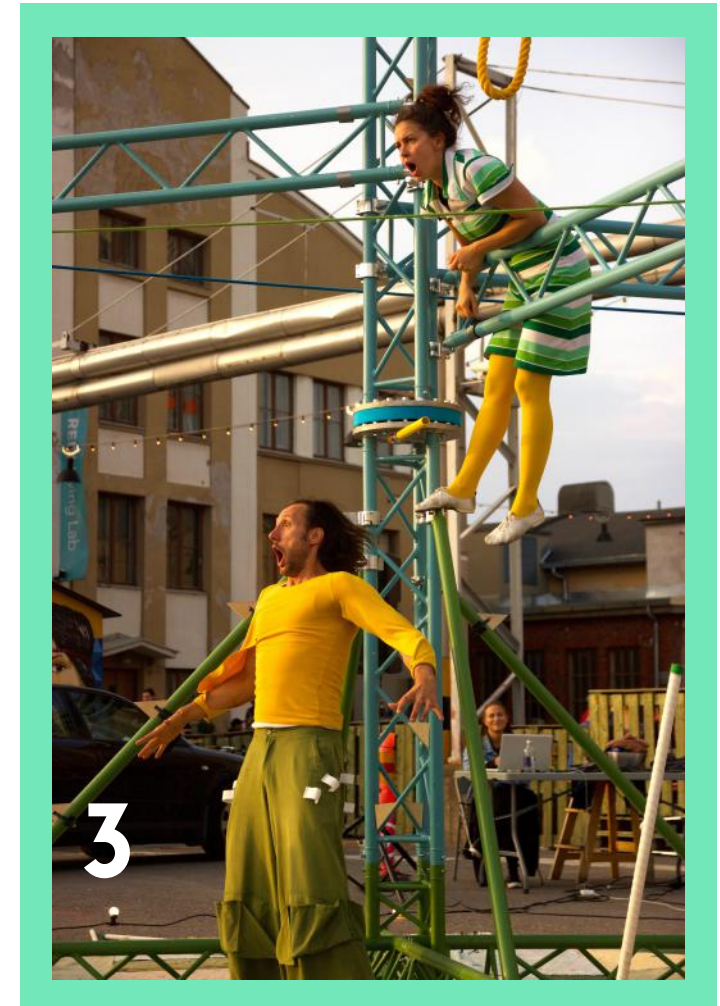

Premiere	Cultural centre Stoa, Helsinki 19.5.2019
Duration	35 min
Target audience	3–9 years
Language	Finnish/Swedish/English (language plays a minor role and understanding it is not important)
Space Requirements	Outdoors / Indoors 10m x 10m, high 6m Even ground
Build up	2 hours
Technique	Electricity No light or sound technique required
Performers	Inga Björn, Saana Peura, Tuomas Vuorinen
Production	Blind Gut Company

[Press here for technical rider!](#)

FISH UP A TREE

PICTURES FROM PERFORMANCES

1. Premiere, Stoa, Helsinki 19.5.2019
2. Malmöfestivalen 10.-11.8.2019
3. Demo, Cirko, Helsinki 23.8.2018

BLIND GUT COMPANY

Blind Gut Company is a contemporary circus group from Finland. Circus artists Inga Björn, Saana Peura and Tuomas Vuorinen founded the company in 2015.

Blind Gut Company's work addresses complicated themes and serious issues by the means of contemporary circus and imaginative visual expression. The group strives to create circus art that encourages critical thinking and creates chances to challenge one's views, no matter the age.